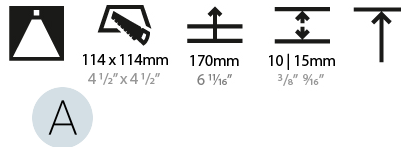

PHYSICAL

Shape: Square
Length (mm): 119
Length (in): 4 11/16
Width (mm): 119
Width (in): 4 11/16
Depth (mm): 150
Depth (in): 5 7/8
Ceiling Thickness (mm): 10 / 12.5 / 15
Ceiling Thickness (in): 3/8 or 1/2 or 9/16
Min. Recessing Depth (mm): 170
Min. Recessing Depth (in): 6 11/16
Light Distribution: Downlight
Weight (kg): 0.69
Weight (lbs): 1.5
Fixture Finish: SSR / BKV / CWI / CRY / HAB / LAG / UFT / ITA / RUA / RUR / MIC / FTG / MYG / TWT / LOD / PUS / FRO / FUP / KIA / POP / BLS / SPG / MEY / GOH / GUM / CHC / COM / ABZ / JAG / OBR / MOS / ROR
Fixture Material: Aluminum Die Cast
Cut-out Measurements: 114mm / 4 1/2" x 114mm / 4 1/2"

ELECTRICAL

Lamp Type: LED (Zhaga Standard)
Input Wattage (W): 16.5
Total Output Wattage (W): 14
Dimming: Tri-Mode (Non-Dimming and Phase Dimming (120Vac only) and 0-10V Dimming)
Driver Included: No
Driver Location: Recessed Housing
Driver Type: Constant Current - Universal
Driver Class: Class 2
Input Voltage (V): 120 - 277
Constant Current (MA): 350

LED

Number of LEDs: 1
Color Temperature (°K): 2700 / 3000 / 3500 / 4000
Max. Delivered Lumen (lm): 940 / 980 / 1029 / 1050
Nominal Lumen (lm): 1386 / 1438 / 1511 / 1542
CRI: >90 CRI
Lamp Life (hrs): 50000

OPTICAL

Reflector: 20 / 40 / 60

RATINGS AND CERTIFICATIONS

Certified By: Certified for North American Standards
IP rating: IP20